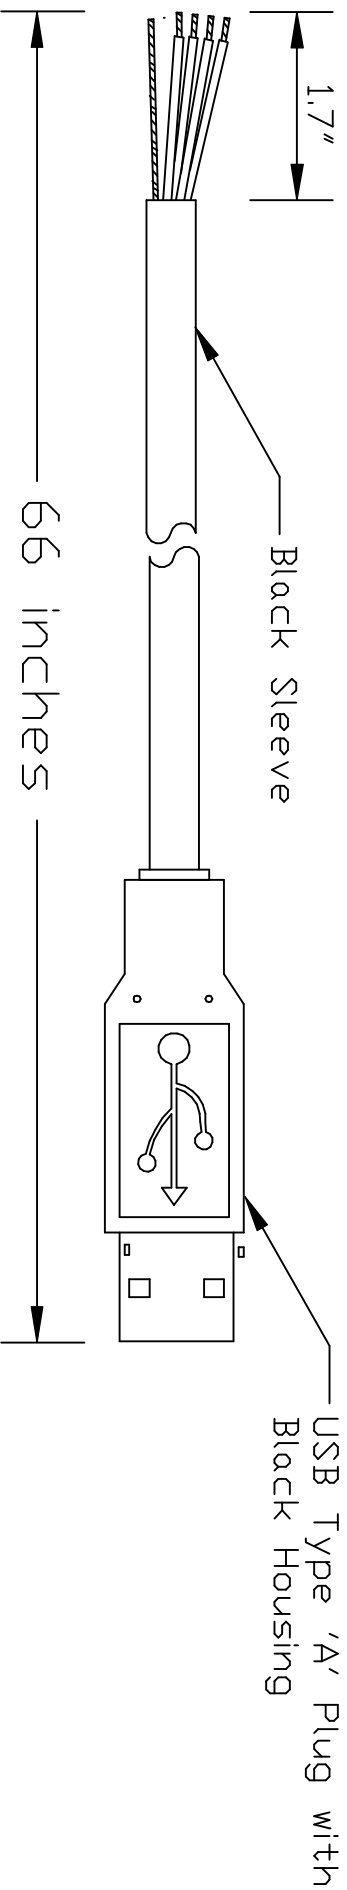

- Notes
1. Cable sleeve and connector body are black.
  2. Connector is a USB Type 'A' Plug with Black Housing
  3. Cable ends stripped .1 inch.
  4. Cable and foil shield stripped back 1.7 inch

L3 Systems			
NAME	WristPC USB Cable		
DETAIL OF	WristPC Keyboard Assy		
DRAWN	LMB	3-18-99	DRAWING NO.
CHECKED			A-
DISK			CL0010